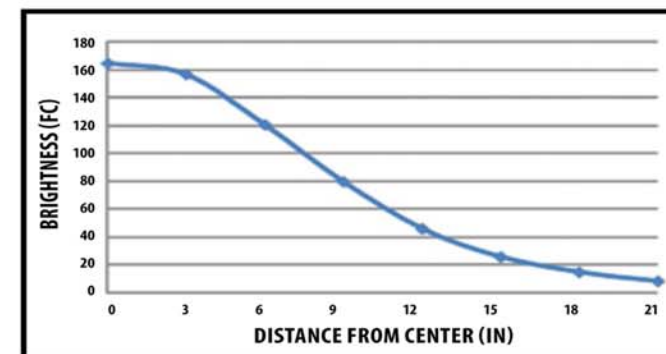

LIGHT SOURCE PLACED AT 15" AWAY FROM WORKSURFACE