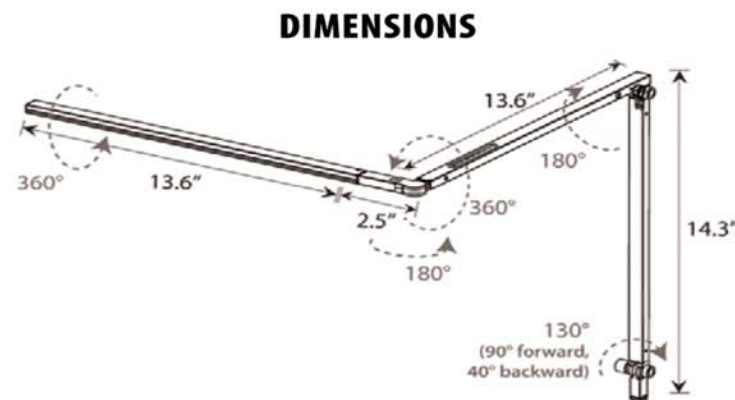

**POTENTIAL LEED POINTS:**

**Energy & Atmosphere (EA)**

LED lighting to reduce energy consumption.

**Innovation in Design (ID)**

Z-BAR® features the original three-bar design for max. reach and flexibility. The LED head can spin in it's socket, sweep side to side, and rotate around the end of the arm to point in any direction. The lamp also features a built-in touchstrip for brightness adjustability.

**LIGHT SOURCE PLACED AT 15" AWAY FROM WORKSURFACE**

**Item:**

LED Task Light

**Function:** Provide focused Light on work surface

**Mounting:** Track Mount

**Finish:**

-Black

**Features:**