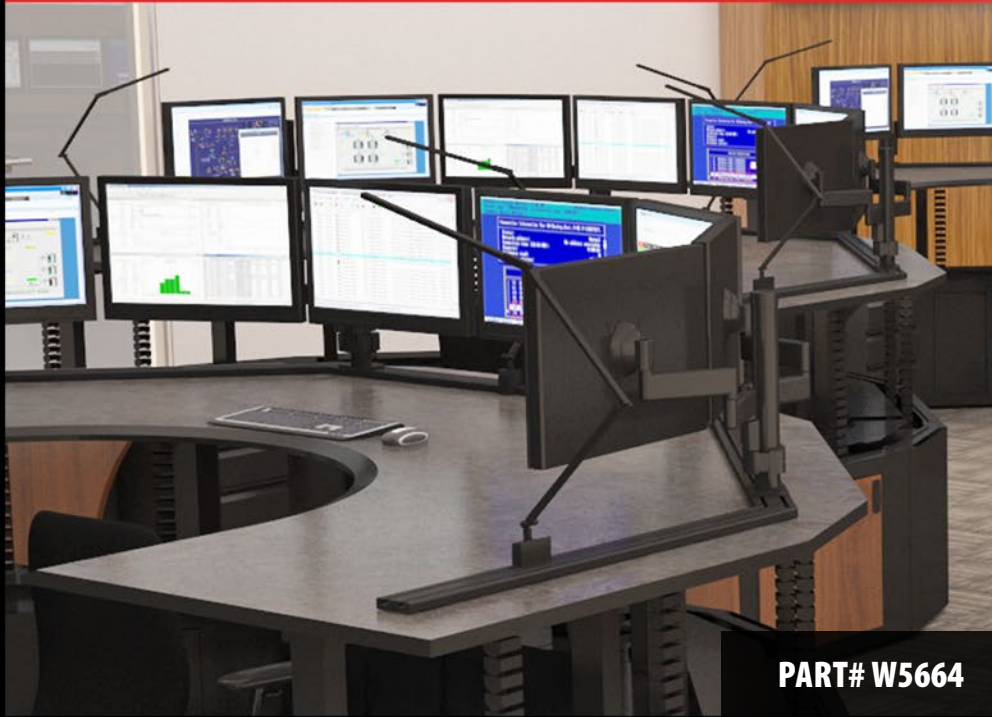

LED TASK LIGHT

PART# W5664

LUMENS:	475
ENERGY CONSUMPTION:	9.5 watts
NUMBER OF LEDS:	42 LEDs
COLOR RATED LIFESPAN:	50,000 Hours
COLOR TEMP. (TYPICAL) - COOL:	4,500 K
COLOR TEMP. (TYPICAL) - WARM:	3,500 K
COLOR RENDERING INDEX (CR):	85
DIMMER:	Built-in touchstrip
BRIGHTNESS ADJUSTABILITY:	Multiple dimming levels
STANDARD COLOR FINISH*:	Black
COLOR LENGTH:	10"
TRANSFORMER (100-200V; 50/60HZ):	Included - C-UL-US Certified
MAX. BRIGHTNESS** (15" ABOVE DESK):	165 fc

**Max. brightness is measured on diffused models.*

**VERSA-TRAK
MOUNTED TASK LIGHT
W5664**

**TASK LIGHT FOR
VERTICAL SLAT-WALL
W5665**

**TASK LIGHT FOR
SLOPED SLAT-WALL
B3056**

DIMENSIONS

POTENTIAL LEED POINTS:

Energy & Atmosphere (EA)

LED lighting to reduce energy consumption.

Innovation in Design (ID)

Z-BAR® features the original three-bar design for max. reach and flexibility. The LED head can spin in it's socket, sweep side to side, and rotate around the end of the arm to point in any direction. The lamp also features a built-in touchstrip for brightness adjustability.