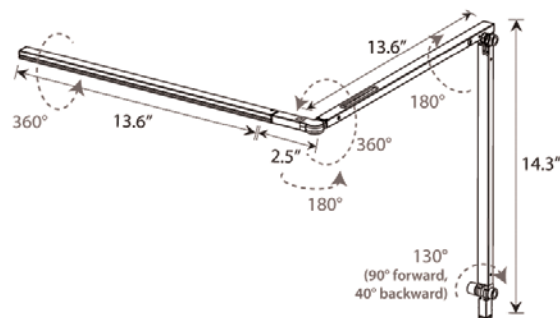

**Max. brightness is measured on diffused models.*

**VERSA-TRAK
MOUNTED TASK LIGHT
W5664**

**TASK LIGHT FOR
VERTICAL SLAT-WALL
W5665**

**TASK LIGHT FOR
SLOPED SLAT-WALL
B3056**

DIMENSIONS

POTENTIAL LEED POINTS:

Energy & Atmosphere (EA)

LED lighting to reduce energy consumption.

Innovation in Design (ID)

Z-BAR® features the original three-bar design for max. reach and flexibility. The LED head can spin in it's socket, sweep side to side, and rotate around the end of the arm to point in any direction. The lamp also features a built-in touchstrip for brightness adjustability.